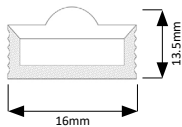

**SPECIFICATIONS:**

Standard Length: 2500mm

Mains Voltage (V)	220-240	Operational Hours	30,000 (LM80)
Mains Frequency (Hz)	50-60	Operating Temp (°C)	-20 to +45
Ingress Protection (IP)	33	Body*	Extruded Aluminium
Optional (IP)	65/67	Finish*	Anodised Aluminium
MacAdam Ellipse	2 SDCM	Optic Lens*	60° Semi-Transparent
CRI	>80	Warranty	3 Years
Efficiency (lm/W)	Up to 96		

\* Housing / Trim / Diffuser

**PERFORMANCE:**

PARAMETER	STANDARD	OPTIONS
A Model:	LEDPro Slim 60 (LPS6)	
B CRI:	8 : >80	9 : >90
C CT:	30 : 3000K	27 : 2700K, 40: 4000K, T: Tunable, RGB: RGB
D Load:	10 : 9.6W/m	5 : 4.7W/m, 15: 13.8W/m, 20: 18.5W/m
E Beam:	M : Medium (60)	
F Ingress:	33 : IP33	65 : IP65, 67: IP67
G External Finish:	A : Anodised	W : White, B: Black
H Baffle Finish:	N/A	
I Control:	S : Switched	D : 1-10V, DA: DALI, P: Phase
J Accessories:		