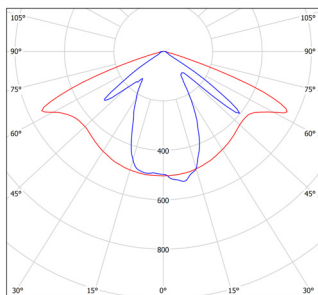

PERFORMANCE:

PARAMETER	STANDARD	OPTIONS
A Model:	LEDPro Slim 60 (LPS6)	
B CRI:	8 : >80	9 : >90
C CT:	30 : 3000K	27 : 2700K, 40: 4000K, T: Tunable, RGB: RGB
D Load:	10 : 9.6W/m	5 : 4.7W/m, 15: 13.8W/m, 20: 18.5W/m
E Beam:	M : Medium (60)	
F Ingress:	33 : IP33	65 : IP65, 67: IP67
G External Finish:	A : Anodised	W : White, B: Black
H Baffle Finish:	N/A	
I Control:	S : Switched	D : 1-10V, DA: DALI, P: Phase
J Accessories:		

ORDERING:

Please contact us for other specific product options, variants and finishes:
Hello@ChiaraLighting.com

CODE BUILDER

A	B	C	D	E	F	G	H	I	J
LPS	8	30	10	M	33	A	-	S	-

STANDARD ORDER CODES:

LPS.8.30.20.M.33.A.S
LPS.8.30.15.M.33.A.S
LPS.8.30.10.M.33.A.S
LPS.8.30.5.M.33.A.S

**SUPPLY VOLTAGE:
(V)**

24
24
24
24

**LUMEN OUTPUT:
(lm/m)**

1,242
954
642
319

**TYPICAL PRODUCT DESCRIPTION:
(Example)**

LEDPro Slim, 3000K, 18.5W/m
LEDPro Slim, 3000K, 13.8W/m
LEDPro Slim, 3000K, 9.4W/m
LEDPro Slim, 3000K, 4.7W/m