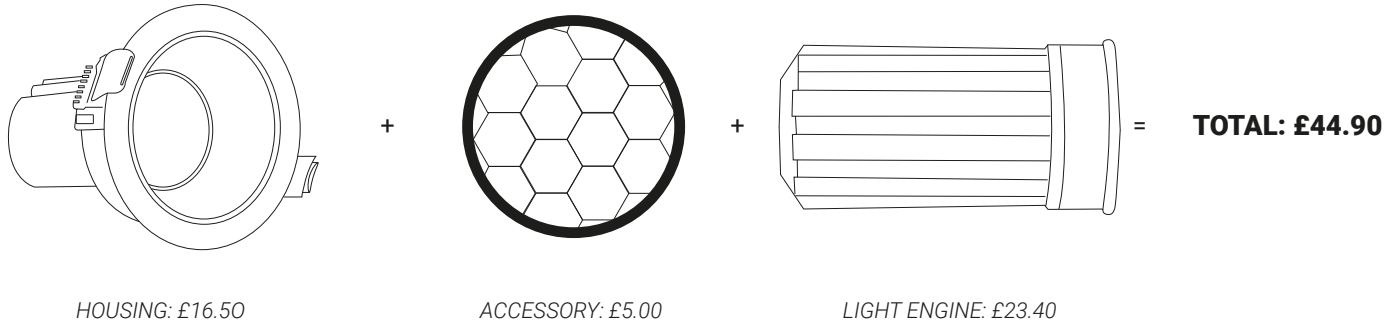

EDITION ONE

PRICE LIST

PRICING PROCESS: Housing + accessory + engine = Final costing

EXAMPLE:

STEP ONE: SELECT YOUR HOUSING

	APSRFR - ArchPRO Small Round Fixed	£16.50		APSRFH - ArchPRO Small Round Fixed Halo	£53.80
	APSRAR - ArchPRO Small Round Adjustable	£17.20		APSRASM - ArchPRO Small Adjustable Surface	£36.00
	APSRFT - ArchPRO Small Round Fixed Trimless*	£26.50		ADLRF - ArchDL Small Round Fixed	£16.00
	APSRAT - ArchPRO Small Round Adjustable Trimless*	£27.10		ADLRAR - ArchDL Small Round Adjustable	£19.60
	APSSAR - ArchPRO Small Square Adjustable	£22.20		ADLRFT - ArchDL Small Round Fixed Trimless*	£25.90
	APSSAT - ArchPRO Square Adjustable Trimless*	£32.30		ADLRAT - ArchDL Small Round Adjustable Trimless*	£29.60
	APRSAR - ArchPRO Small Round Adjustable Snoot	£18.10		ADLH - ArchDL Horn Fixed	£18.20
	APRSAT - ArchPRO Small Round Adjustable Snoot Trimless*	£28.00		APSRAR65 - ArchPRO Small Round Adjustable IP65	£27.00

*Black Trimless Bezels available at additional cost

STEP TWO:

ADD ANY ACCESSORIES (OPTIONAL)

	HC - Honeycomb	£5.00		FR60 – Fire Sleeve - Suitable for round recessed or round trimless housing	£14.80
	CG - Clear Glass	£2.10		EM - 3-hour switchable emergency lighting module	£70.00
	FG - Frosted Glass	£2.10		EMD - 3-hour DALI self-test emergency lighting module	£103.10

STEP THREE

SELECT YOUR ENGINE

	LE1000 AC PhaseDim	£23.40		LE1000 DC PhaseDim 60° Beam	£42.60
	LE1000 AC PhaseDim 60° Beam	£29.10		LE1000 DC Dali	£54.30
	LE1000 DC Switched	£37.80		LE1000 DC Dali 60° Beam	£59.90
	LE1000 DC Switched 60° Beam	£43.40		LE1000 DC Casambi	£117.90
	LE1000 DC PhaseDim	£37.00		LE1000 DC Casambi 60° Beam	£123.60