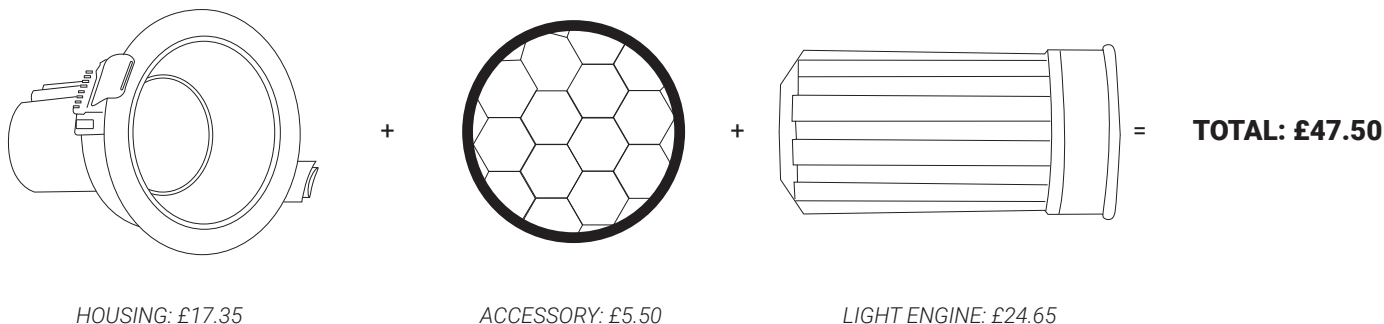

EDITION TWO

PRICE LIST

PRICING PROCESS: Housing + accessory + engine = Final costing

EXAMPLE:

STEP ONE:

SELECT YOUR HOUSING

	APSRFR - ArchPRO Small Round Fixed	£17.35		APRSAR - ArchPRO Small Round Adjustable Snoot	£20.75
	APSRAR - ArchPRO Small Round Adjustable	£19.05		APRSAT - ArchPRO Small Round Adjustable Snoot Trimless*	£31.65
	APSRFT - ArchPRO Small Round Fixed Trimless*	£28.25		APSRFH - ArchPRO Small Round Fixed Halo	£53.80
	APSRAT - ArchPRO Small Round Adjustable Trimless*	£29.95		APSRASM - ArchPRO Small Adjustable Surface	£45.95
	APSSAR - ArchPRO Small Square Adjustable	£24.50		ADLRAR - ArchDL Small Round Adjustable	£21.60
	APSSAT - ArchPRO Square Adjustable Trimless*	£35.70		ADLRAT - ArchDL Small Round Adjustable Trimless*	£32.50
	APSRAR65 - ArchPRO Small Round Adjustable IP65	£27.00		ADLH - ArchDL Horn Fixed	£20.75

*Black Trimless Bezels available at additional cost

STEP TWO:

ADD ANY ACCESSORIES (OPTIONAL)

	HC - Honeycomb	£5.50		FR60 – Fire Sleeve - Suitable for round recessed or round trimless housing	£15.10
	CG - Clear Glass	£2.30		EM - 3-hour switchable emergency lighting module	£86.00
	FG - Frosted Glass	£2.30		EMD - 3-hour DALI self-test emergency lighting module	£117.80

STEP THREE

SELECT YOUR ENGINE

	LE1000 AC PhaseDim	£24.65		LE1000 DC PhaseDim 60° Beam	£40.85
	LE1000 AC PhaseDim 60° Beam	£26.65		LE1000 DC Dali	£54.25
	LE1000 DC Switched	£35.70		LE1000 DC Dali 60° Beam	£56.25
	LE1000 DC Switched 60° Beam	£37.70		LE1000 DC Casambi	£121.50
	LE1000 DC PhaseDim	£38.85		LE1000 DC Casambi 60° Beam	£123.50